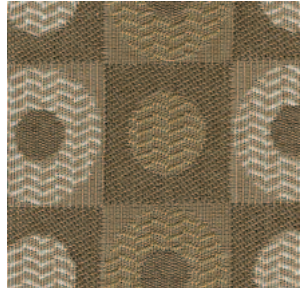

An Assortment of **Woven Crypton** Fabrics – Pallisades Collection

Grade 3

Vintner - Raja

Inlay - Brick

Lunar - Horizon

Vintner - Chamois

Delta - Spice

Arc - Golden

Inlay - Gilt

Tiles - Quarry

Vintner - Vanilla

Lunar - Mountain

Lunar - Crater

Ranger - Gilt

Delta - Rice Paper

An Assortment of **Woven Crypton** Fabrics – Pallisades Collection

Grade 3

Vintner - Cameo

Arc - Fawn

Ranger - Oasis

Lunar - Valley

Delta - Lake

Inlay - Odyssey

Frames - Stone

Ranger - Polo

Tiles - Heather

Inlay - Foam

Lunar - Sky

Ranger - Plantation

Frames - Sea Mist

Arc - Twilight

Vintner - Indigo