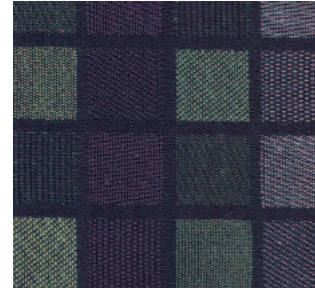

An Assortment of **Woven Crypton** Fabrics – Pallisades Collection

Grade 3

Vintner - Raja

Inlay - Brick

Lunar - Horizon

Vintner - Chamois

Delta - Spice

Arc - Golden

Inlay - Gilt

Tiles - Quarry

Vintner - Vanilla

Lunar - Mountain

Lunar - Crater

Ranger - Gilt

Delta - Rice Paper

An Assortment of **Woven Crypton** Fabrics – Pallisades Collection

Grade 3

Vintner - Cameo

Arc - Fawn

Ranger - Oasis

Lunar - Valley

Delta - Lake

Inlay - Odyssey

Frames - Stone

Ranger - Polo

Tiles - Heather

Inlay - Foam

Lunar - Sky

Ranger - Plantation

Frames - Sea Mist

Arc - Twilight

Vintner - Indigo