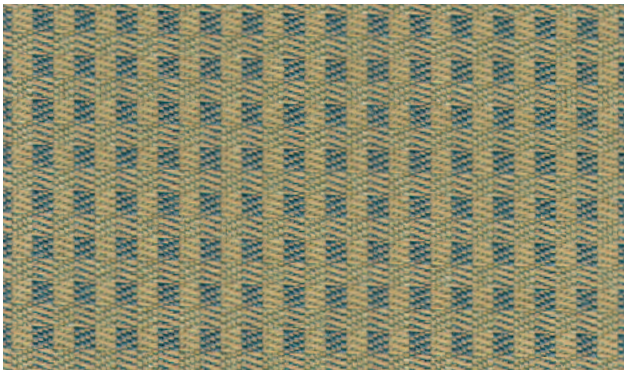

Inlay - Foam